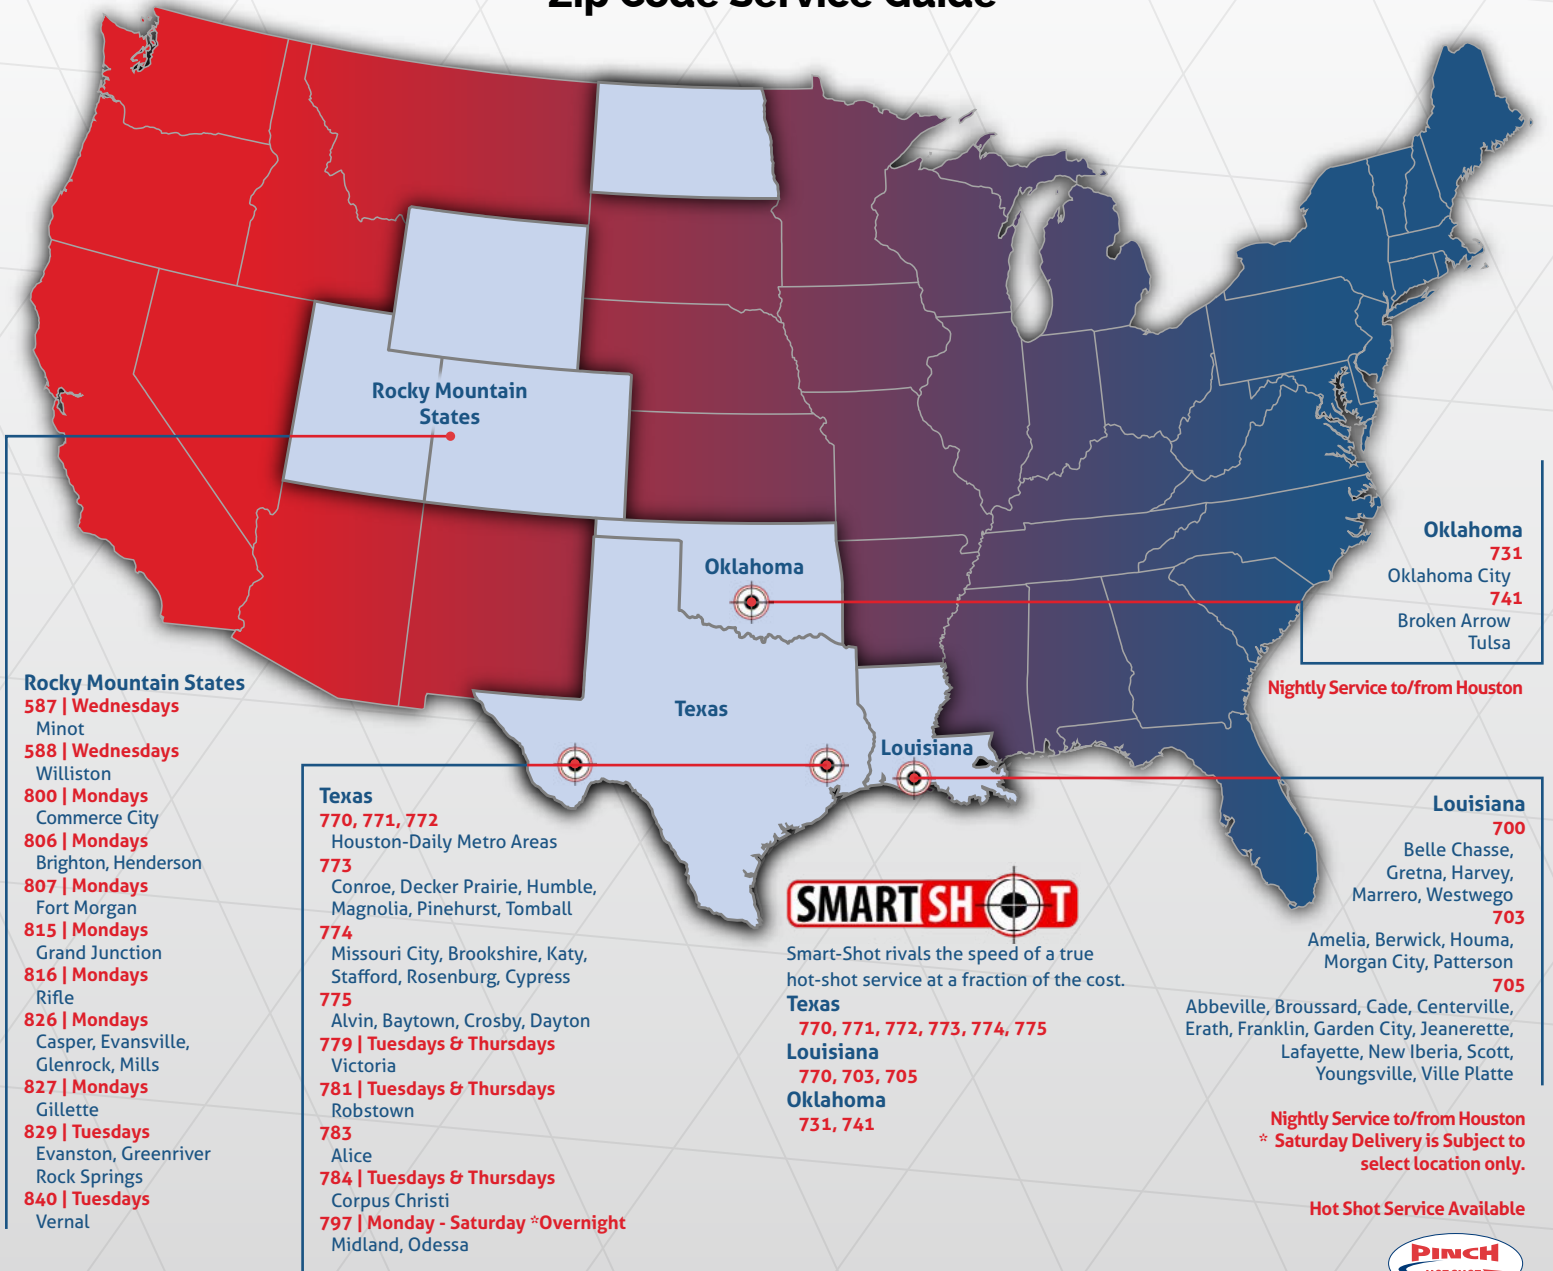

SCHEDULED LTL SERVICE

Zip Code Service Guide

NEW SERVICES ADDED!

- Next Day Louisiana to Midland / Odessa.

Call us for Local Hotshot & Truckloads in Louisiana, OKC, and Midland/Odessa.

18515 Aldine Westfield
Houston, Texas 77073